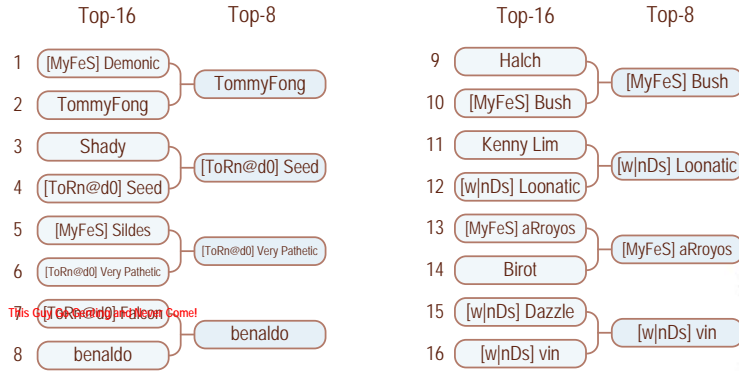

Top-16: Home and Away - Single Elimination

Top8: Home and Away - Double Elimination